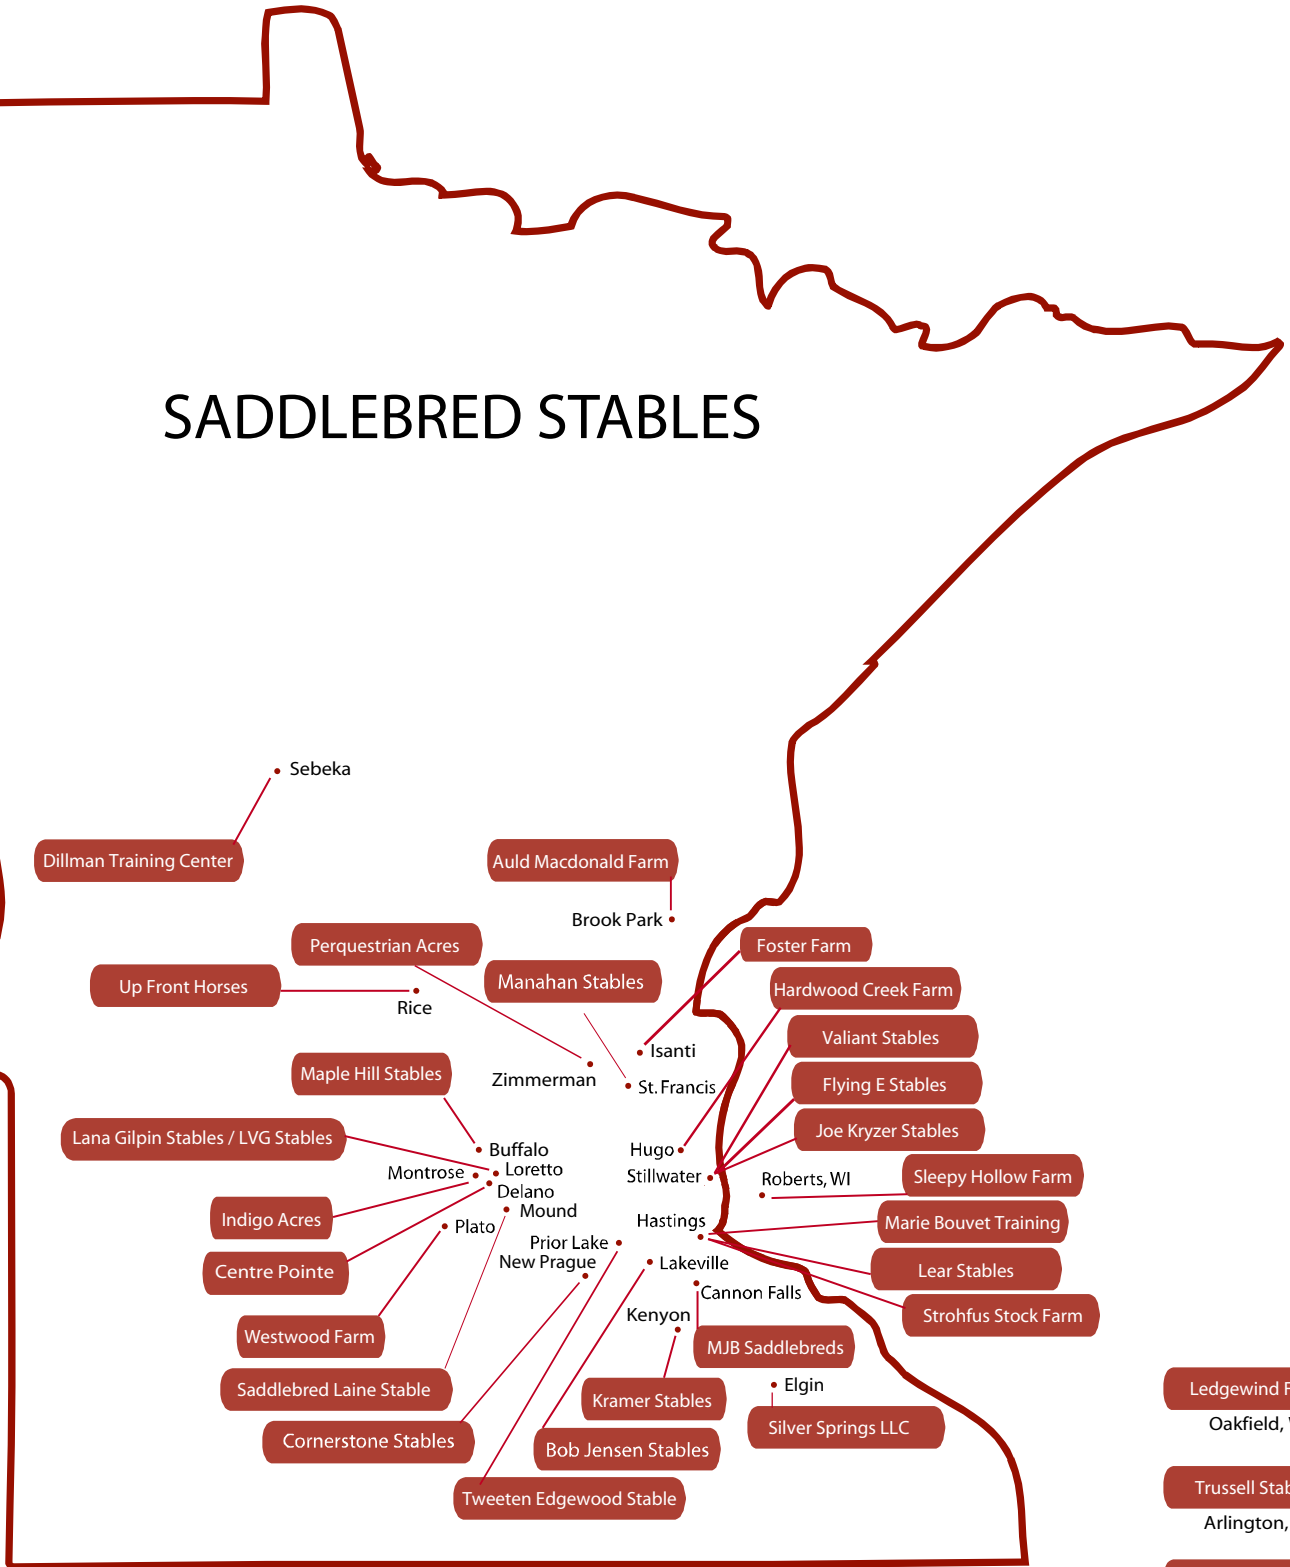

Minnesota Saddlebred Horse Association

SADDLEBRED STABLES

Reister Farm
Medina, ND

Dillman Training Center

Sebek

Auld Macdonald Farm

Brook Park

Up Front Horses

Perquestrian Acres

Rice

Manahan Stables

Foster Farm

Hardwood Creek Farm

Maple Hill Stables

Zimmerman

Isanti

St. Francis

Valiant Stables

Flying E Stables

Joe Kryzer Stables

Lana Gilpin Stables / LVG Stables

Montrose

Buffalo

Loretto

Prior Lake

New Prague

Hastings

Lakeville

Cannon Falls

Marie Bouvet Training

Lear Stables

Centre Pointe